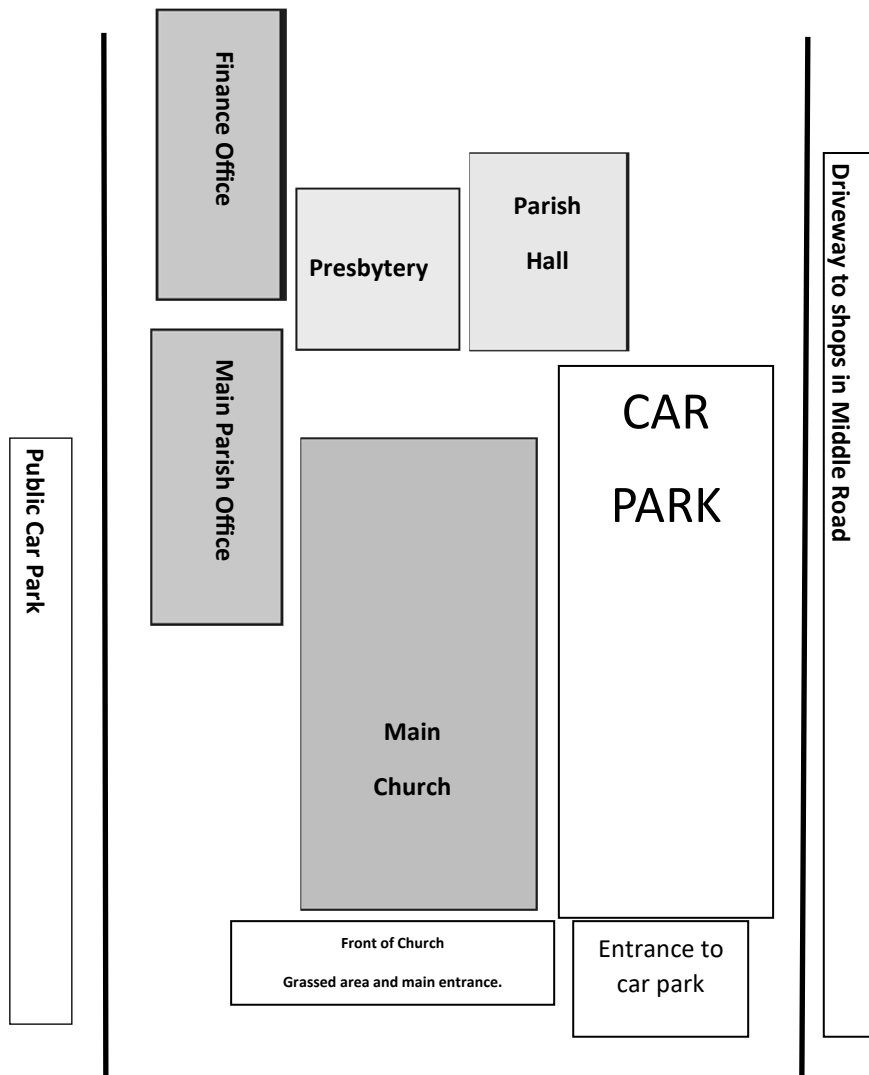

**Fr Ansel D'Mello**

***This booklet contains some useful information to introduce you to St.Margaret Mary, Park Gate.***

Middle Road is one-way ←

This site map is not to scale, it is just intended as a guide to layout here at St.Margaret Mary. The Chapel and Paray room are located in main Church building.